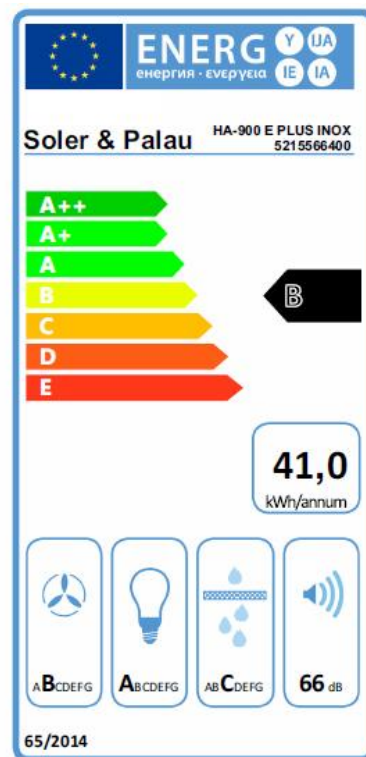

Cooker Hoods and Kitchen Fittings HA E INOX Series

HA E INOX

Decorative cooker hoods.

Characteristics:

- Capacitor motor.
- Professional type aluminium filters.
- Speed selector: frontal sliding switch.
- Telescopic chimney fitting.
- Backdraft shutter.
- Reducer for discharge from 150 to 120 mm, for Ø 120 ducts.

Attributes

ENERG
 енергия · ενεργεια

Soler & Palau HA-600 E INOX
 5215565200

81,2
 kWh/annum

			
ABCDEF G	AB C DEFG	AB C DEFG	61 dB

65/2014

ENERG
 енергия · ενεργεια

Soler & Palau HA-900 E INOX
 5215565300

81,2
 kWh/annum

			
ABCDEF G	AB C DEFG	AB C DEFG	61 dB

65/2014