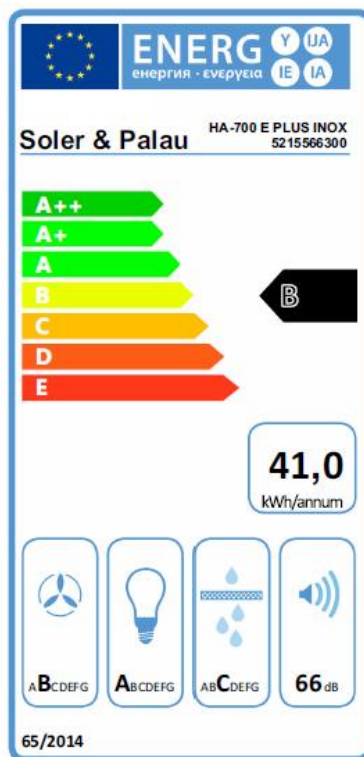

Cooker Hoods and Kitchen Fittings HA E INOX Series

HA E INOX

Decorative cooker hoods.

Characteristics:

- Capacitor motor.
- Professional type aluminium filters.
- Speed selector: frontal sliding switch.
- Telescopic chimney fitting.
- Backdraft shutter.
- Reducer for discharge from 150 to 120 mm, for Ø 120 ducts.

Attributes

ENERG
 енергия · ενεργεια

Soler & Palau HA-600 E INOX
 5215565200

81,2
 kWh/annum

			
ABCDEF G	AB C DEFG	AB C DEFG	61 dB

65/2014

ENERG
 енергия · ενεργεια

Soler & Palau HA-900 E INOX
 5215565300

81,2
 kWh/annum

			
ABCDEF G	AB C DEFG	AB C DEFG	61 dB

65/2014