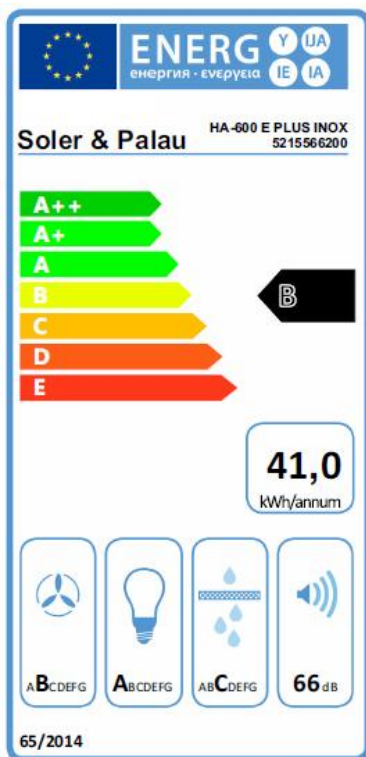

Cooker Hoods and Kitchen Fittings HA E INOX Series

HA E INOX

Decorative cooker hoods.

Characteristics:

- Capacitor motor.
- Professional type aluminium filters.
- Speed selector: frontal sliding switch.
- Telescopic chimney fitting.
- Backdraft shutter.
- Reducer for discharge from 150 to 120 mm, for Ø 120 ducts.

Attributes

ENERG
 енергия · ενεργεια

Soler & Palau HA-600 E INOX
 5215565200

81,2
 kWh/annum

			
ABCDEF G	AB C DEFG	AB C DEFG	61 dB

65/2014

ENERG
 енергия · ενεργεια

Soler & Palau HA-900 E INOX
 5215565300

81,2
 kWh/annum

			
ABCDEF G	AB C DEFG	AB C DEFG	61 dB

65/2014